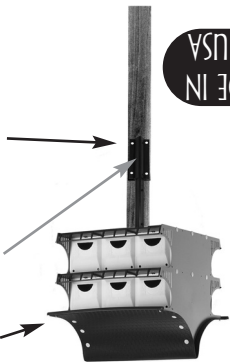

1-800-764-8688
www.skmfg.com
O'Fallon, MO 63366
1001 Liberty Industrial Dr.
S&K Manufacturing, Inc.

FITS A 4X4 OR LARGER WOOD POLE OR PIER

MADE IN THE USA
S&K MANUFACTURING

We suggest attaching flat adapter to 4x4 or larger wooden pole/pier with four lag screws (sold separately). The holes for screws may be pre-drilled in the corners as shown, or using a power drill, simply power the lag screws through the PVC and into your wooden pole.

Attach **S&K Martin House**, with snaps. Both first and second floors Snaps through opening. **SAFETY FIRST! NEVER RAISE A POLE NEAR ELECTRICAL WIRES!**

*Within Minutes You Can Use
Your Wood Pole With An
S&K Purple Martin House!*