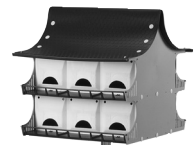

**Safety First! Never raise a pole near electrical wires!**

Attach **S&K Martin House.**  
Both first and second floors with  
snaps.

Snaps through opening.

Insert round pole until it rests  
against inner pole.

Secure adapter to round pole with  
washer and sheet metal screw (not  
included) at opening.

Your 1 1/2" Round Pole

**Within Minutes  
You Can Use  
Your Round Pole  
With An  
S&K Purple Martin House!**