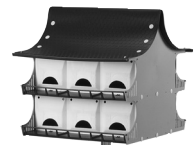

*Shown with the
S&K Best
Purple Martin
12-Family House*

S&K Purple
Martin Houses
Sold Separately