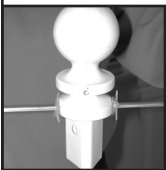

Use With

Perches For Purple Martins!

Includes:
3 Fiberglass Rods,
Topper & 6 Rod Holders

SK
MANUFACTURING

**PERCHING
STATION**

1. Insert and center rods on topper.

2. Slide a rod holder onto the end of each rod. Slide the holder against each side of the topper.

3. Place topper on pole.

**PERCHING
STATION**

Use With
S&K Tri-Tel Pole
S&K Quad-Tel Pole
S&K Round Pole Adapter
S&K Wooden Pole Adapter

SK
MANUFACTURING

**Wear Eye Protection & Gloves
While Assembling The
S&K Perching Station!**