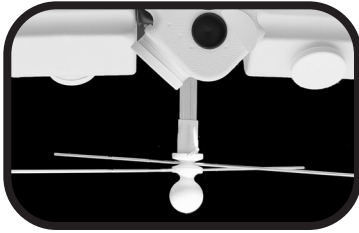

S&K Manufacturing, Inc.
1001 Liberty Industrial Dr.
O'Fallon, MO 63366
www.skmfg.com
1-800-764-8688

S&K Tri-Tel • S&K Quad-Tel Pole
S&K Round Pole Adapter
S&K Wooden Pole Adapter
Shown with optional Tri-Tel Pole and Bo Villa System

Use With

Perches For Purple Martins!

Includes:
3 Fiberglass Rods,
Topper & 6 Rod Holders

SK
MANUFACTURING

**PERCHING
STATION**

1. Insert and center rods on topper.

2. Slide a rod holder onto the end of each rod. Slide the holder against each side of the topper.

3. Place topper on pole.

**PERCHING
STATION**

Use With
S&K Tri-Tel Pole
S&K Quad-Tel Pole
S&K Round Pole Adapter
S&K Wooden Pole Adapter

SK
MANUFACTURING

**Wear Eye Protection & Gloves
While Assembling The
S&K Perching Station!**