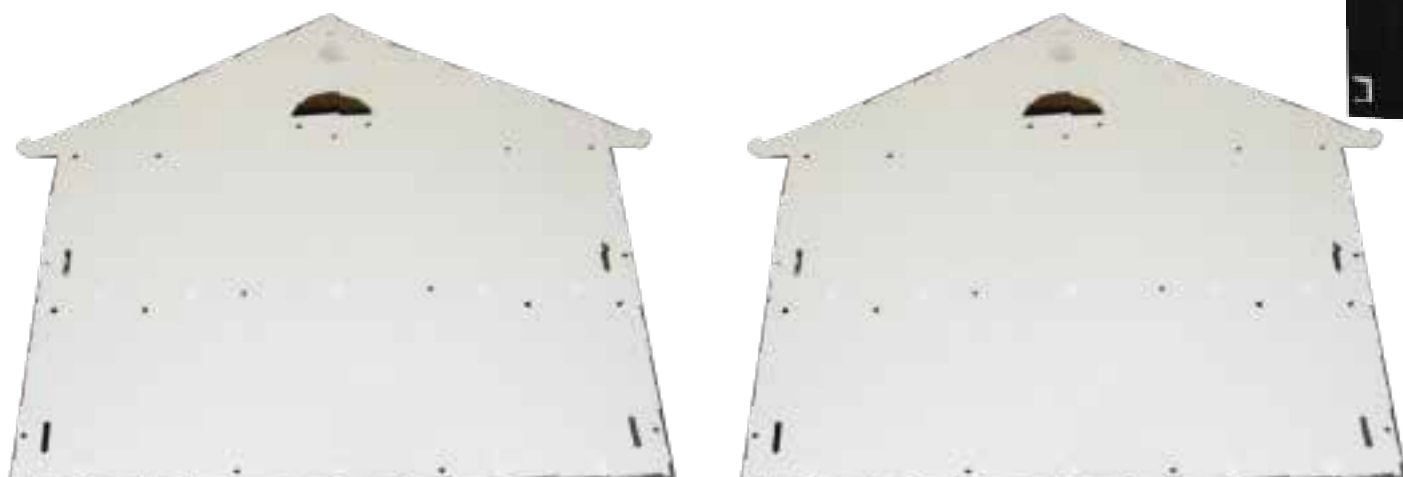

*** DO NOT RETURN TO STORE!***

Model :HH
Show with the Topper & Rope
that comes with the EXRP19 Pole

*The EXRP19 is the Pole Needed for the Heavenly Haven
Purple Martin House* The Pole is sold Separately

Parts Included in this Box

• 4 Door Dividers

• 4 Wall Dividers

• 2 Pillar Dividers

• 1 Attic Divders Set
1 - Attic Floor
2 - Triangle Dividers
2 - Connectors

• 2 Floors

• 4 Door Panels

2 House Sides