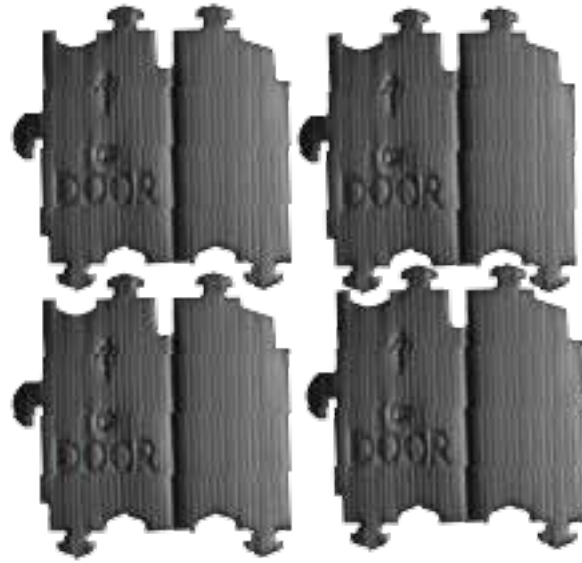

Parts Included in this Box

• 4 Door Dividers