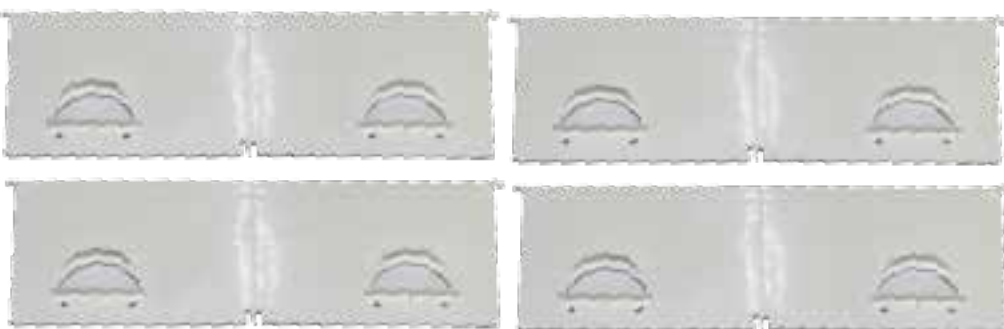

• 4 Door Panels