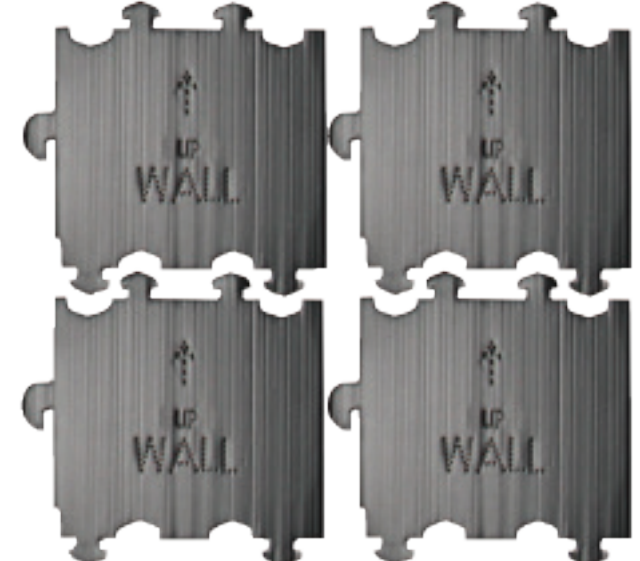

*** DO NOT RETURN TO STORE!***

Model :AB
with EXRP19 pole

*The EXRP19 is the Pole Needed for
the American Barn Purple Martin House*

The Pole is sold Separately

Parts Included in this Box

• 4 Door Dividers

• 4 Wall Dividers