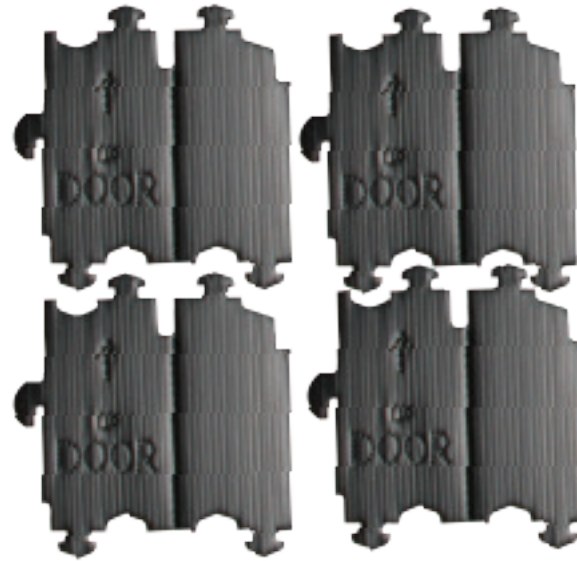

*** DO NOT RETURN TO STORE!***

Model :AB
with EXRP19 pole

*The EXRP19 is the Pole Needed for
the American Barn Purple Martin House*

The Pole is sold Separately

Parts Included in this Box

• 4 Door Dividers

• 4 Wall Dividers