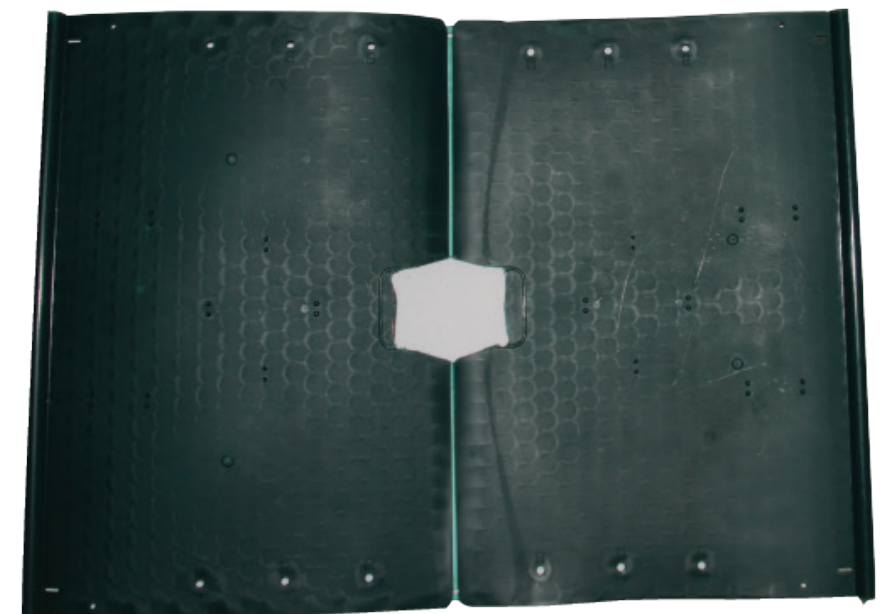

INSTRUCTIONS

S&K American Barn Martin House

Engineering Note: After all the pieces of the S&K American Barn are correctly assembled the house will become **VERY SOLID**.

**IF ANY ITEMS ARE DISCOVERED MISSING
CALL 1-800-764-8688 OR EMAIL SALES@SKMFG.COM**

* DO NOT RETURN TO STORE!*

*The EXRP19 is the Pole Needed for
the American Barn Purple Martin House*

The Pole is sold Separately

Parts Included in this Box

• 1 Roof

**IF ANY ITEMS ARE DISCOVERED MISSING CALL 1-800-764-8688 OR
EMAIL SALES@SKMFG.COM * DO NOT RETURN TO STORE!***