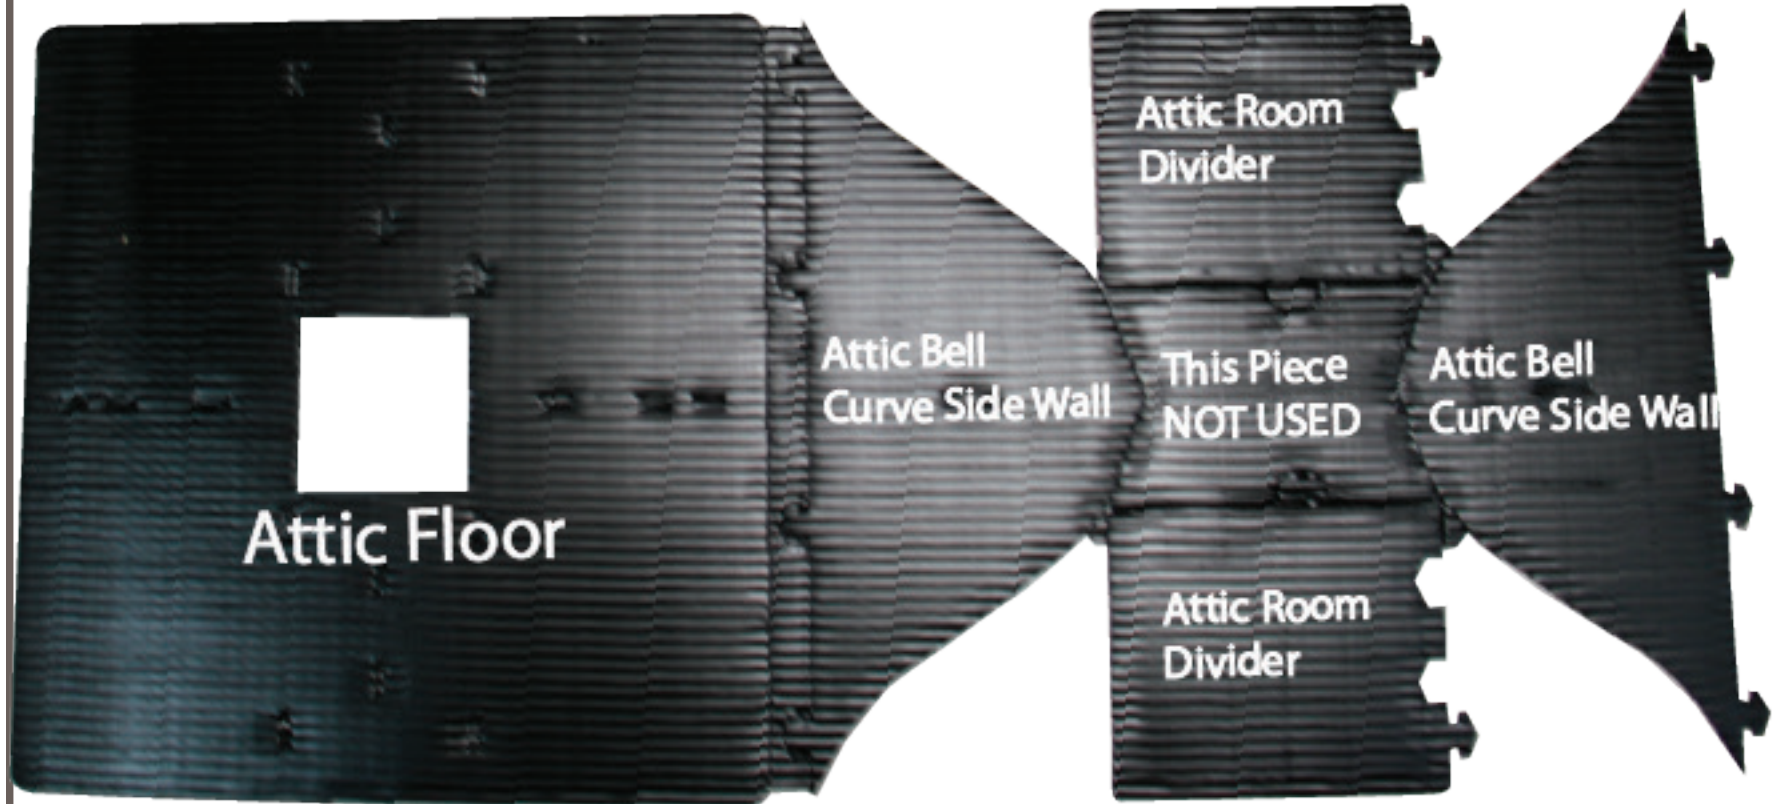

*** DO NOT RETURN TO STORE!***

Model :AB
with EXRP19 pole

*The EXRP19 is the Pole Needed for
the American Barn Purple Martin House*

The Pole is sold Separately

Parts Included in this Box

• 4 Door Dividers

• 4 Wall Dividers