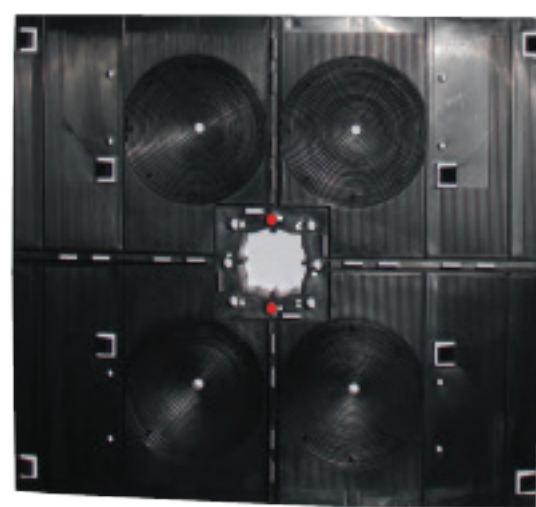

*** DO NOT RETURN TO STORE!***

Model :AB
with EXRP19 pole

*The EXRP19 is the Pole Needed for
the American Barn Purple Martin House*

The Pole is sold Separately

Parts Included in this Box

• 4 Door Dividers

• 4 Wall Dividers